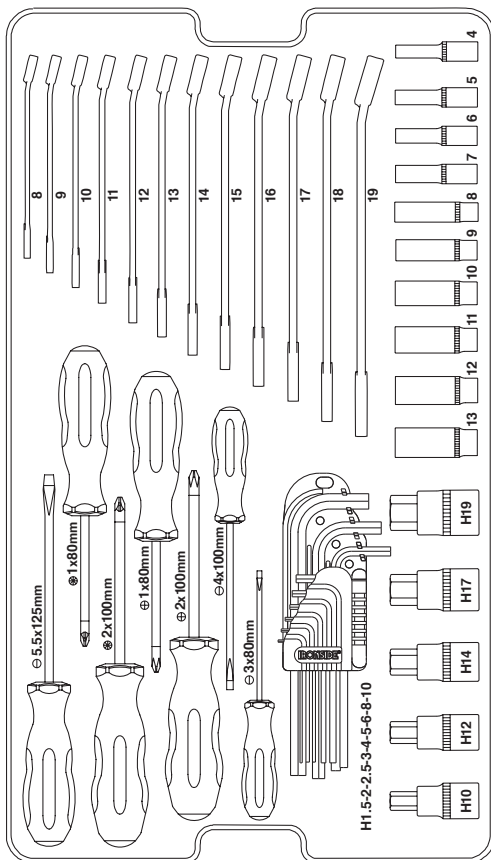

## 1/4"

4-4.5-5-5.5  
6-7-8-9-10  
11-12-13mm

4-5-6-7-8-9-10  
11-12-13mm

- ⊕ PH 1-1-2-2-3-3
- ⊕ PZ 1-1-2-2-3-3
- ⊖ SL 4-5.5-8

- ⬢ HEX 2-3-4-5-6-8
- ⚙ TxT 8-9-10-15-20-25-27-30-40

8-9-10-11-12-13-14  
15-16-17-18-19mm

x9

1.5-2-2.5-3-4  
5-6-8-10mm

⊕ PH 1x80-2x100

⊕ PZ 1x80-2x100

⊖ SL 3x80-4x100-5.5x125

## 1/2"

10-12-13-14  
15-16-17-18  
19-20-21-23  
24-27-30-32mm

10-13-17  
19mm

21mm

16mm

14mm

⬢ HEX 10-12-14-17-19

240mm

160mm

160mm

180mm

16oz

230mm

5m

x3

300mm